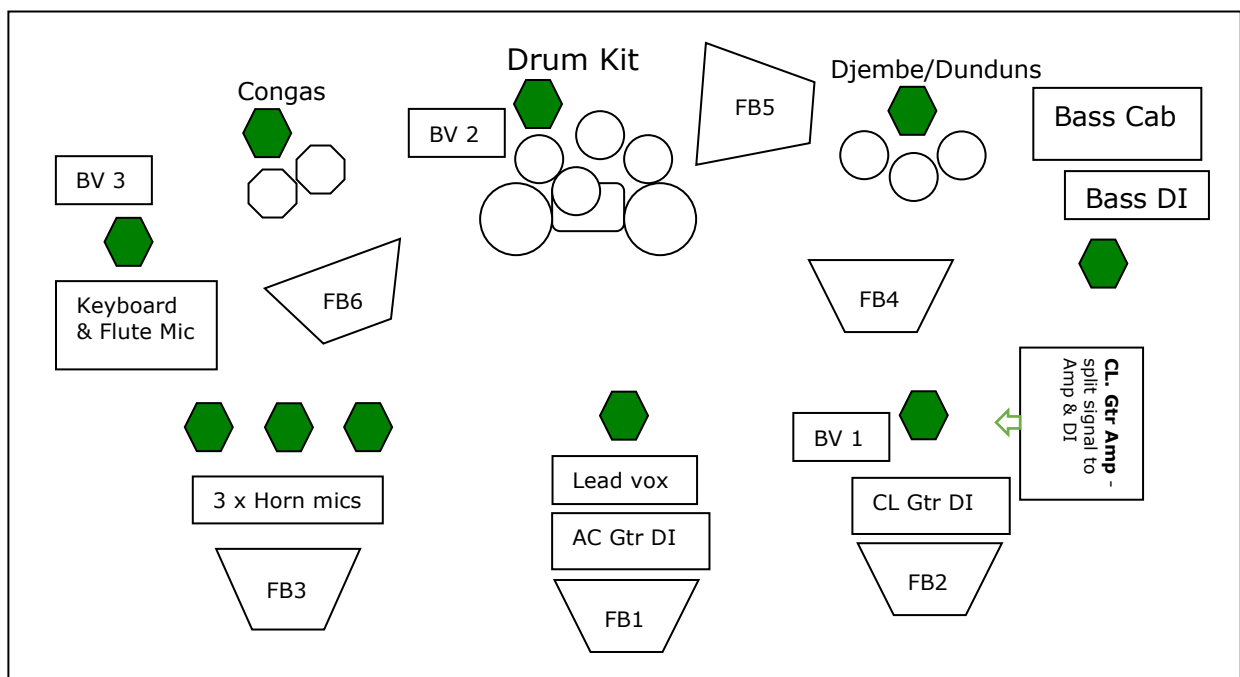

Channel	Instrument		Recommended Mic/DI
Ch1	Drum Kit	Kick	Shure Beta 52A
Ch2		Snare	Beta 98D/S
Ch3		Hi Hat	AKG 451
Ch4		Rack Tom	Beta 98D/S
Ch5		Floor Tom	Beta 98D/S
Ch6		OH L	AKG C430
Ch7		OH R	AKG C430
Ch8	Congas		Sennheiser MD421
Ch9	Djembe, Dunduns, & Various Percussion		Sennheiser MD421
Ch10	Guitars	Bass Guitar	DI (BSSPreferred)
Ch11		Classical Guitar	➤ <i>Own LRBaggs DI</i>
Ch12		Acoustic Guitar	➤ <i>Own LRBaggs DI</i>
Ch13	Keyboard		DI (BSSPreferred)
Ch14	Horns/Wind	Flute	Beta 58
Ch15		Tenor Sax	Sennheiser MD421
Ch16		Trumpet	Sennheiser MD421
Ch17		Trombone	Sennheiser MD421
Ch18	Vocal Mics	Lead Vox	➤ <i>Own AKG</i>
Ch19		BV 1	Beta 58
Ch20		BV 2	➤ <i>Own Shure SM58</i>
Ch21		BV 3	Beta 58

Stage Plan

Key:

● = player

FB# = fold-back speakers (numbered in order of importance pending number of monitors available)

BV# = mics for BV's (numbered in order of importance)